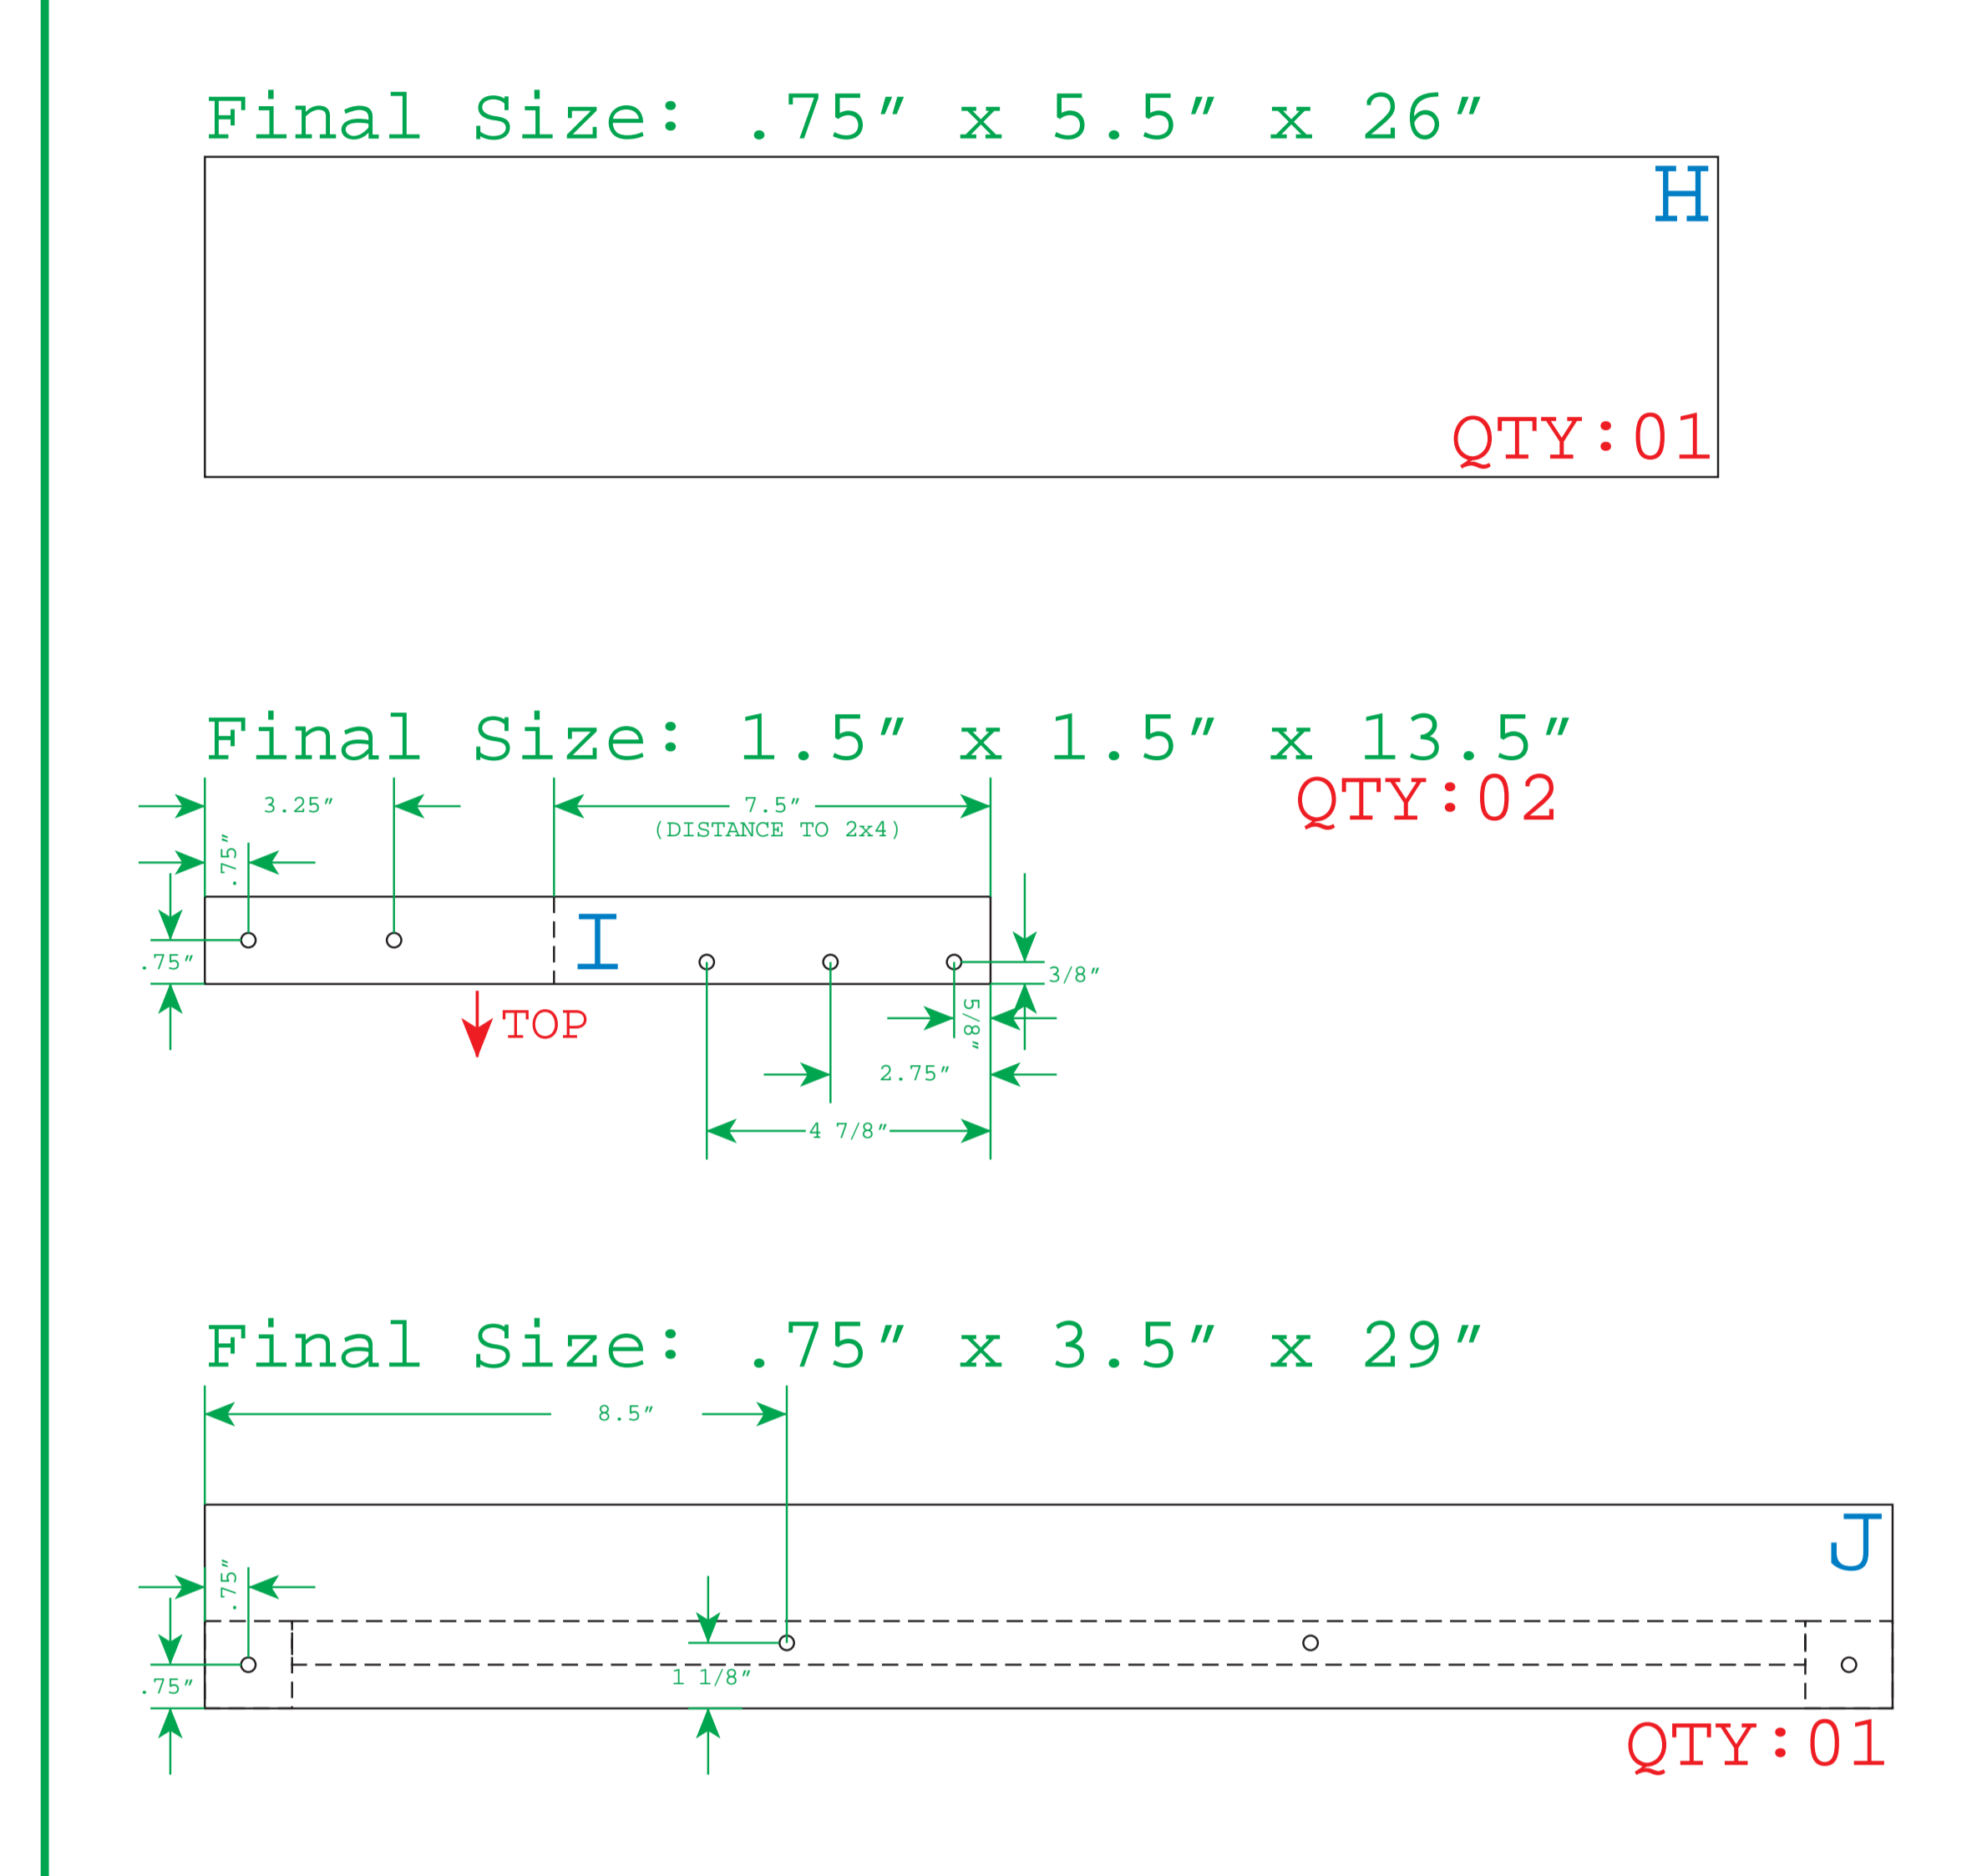

- Final Size: 1.5" x 3.5" x 48" F
QTY:03
- Final Size: .75" x 5.5" x 46.5" E
QTY:06
- Final Size: 1.5" x 3.5" x 36" D
QTY:02
- Final Size: .75" x 4" x 36" C
QTY:01
- Final Size: .75" x 5.5" x 36" B
QTY:14

SIDE SHELF

- STAINLESS STEEL HARDWARE:**
- Hex Cap Screws 1/4-20 x 2-3/4 24/PCS
 - Hex Cap Screws 3/8-16 x 6 8/PCS
 - Flat Washers 1/4 48/PCS
 - Flat Washers 3/8 16/PCS
 - Lock Washers 1/4 24/PCS
 - Lock Washers 3/8 8/PCS
 - Finish Hex Nuts 1/4-20 24/PCS
 - Finish Hex Nuts 3/8-16 8/PCS