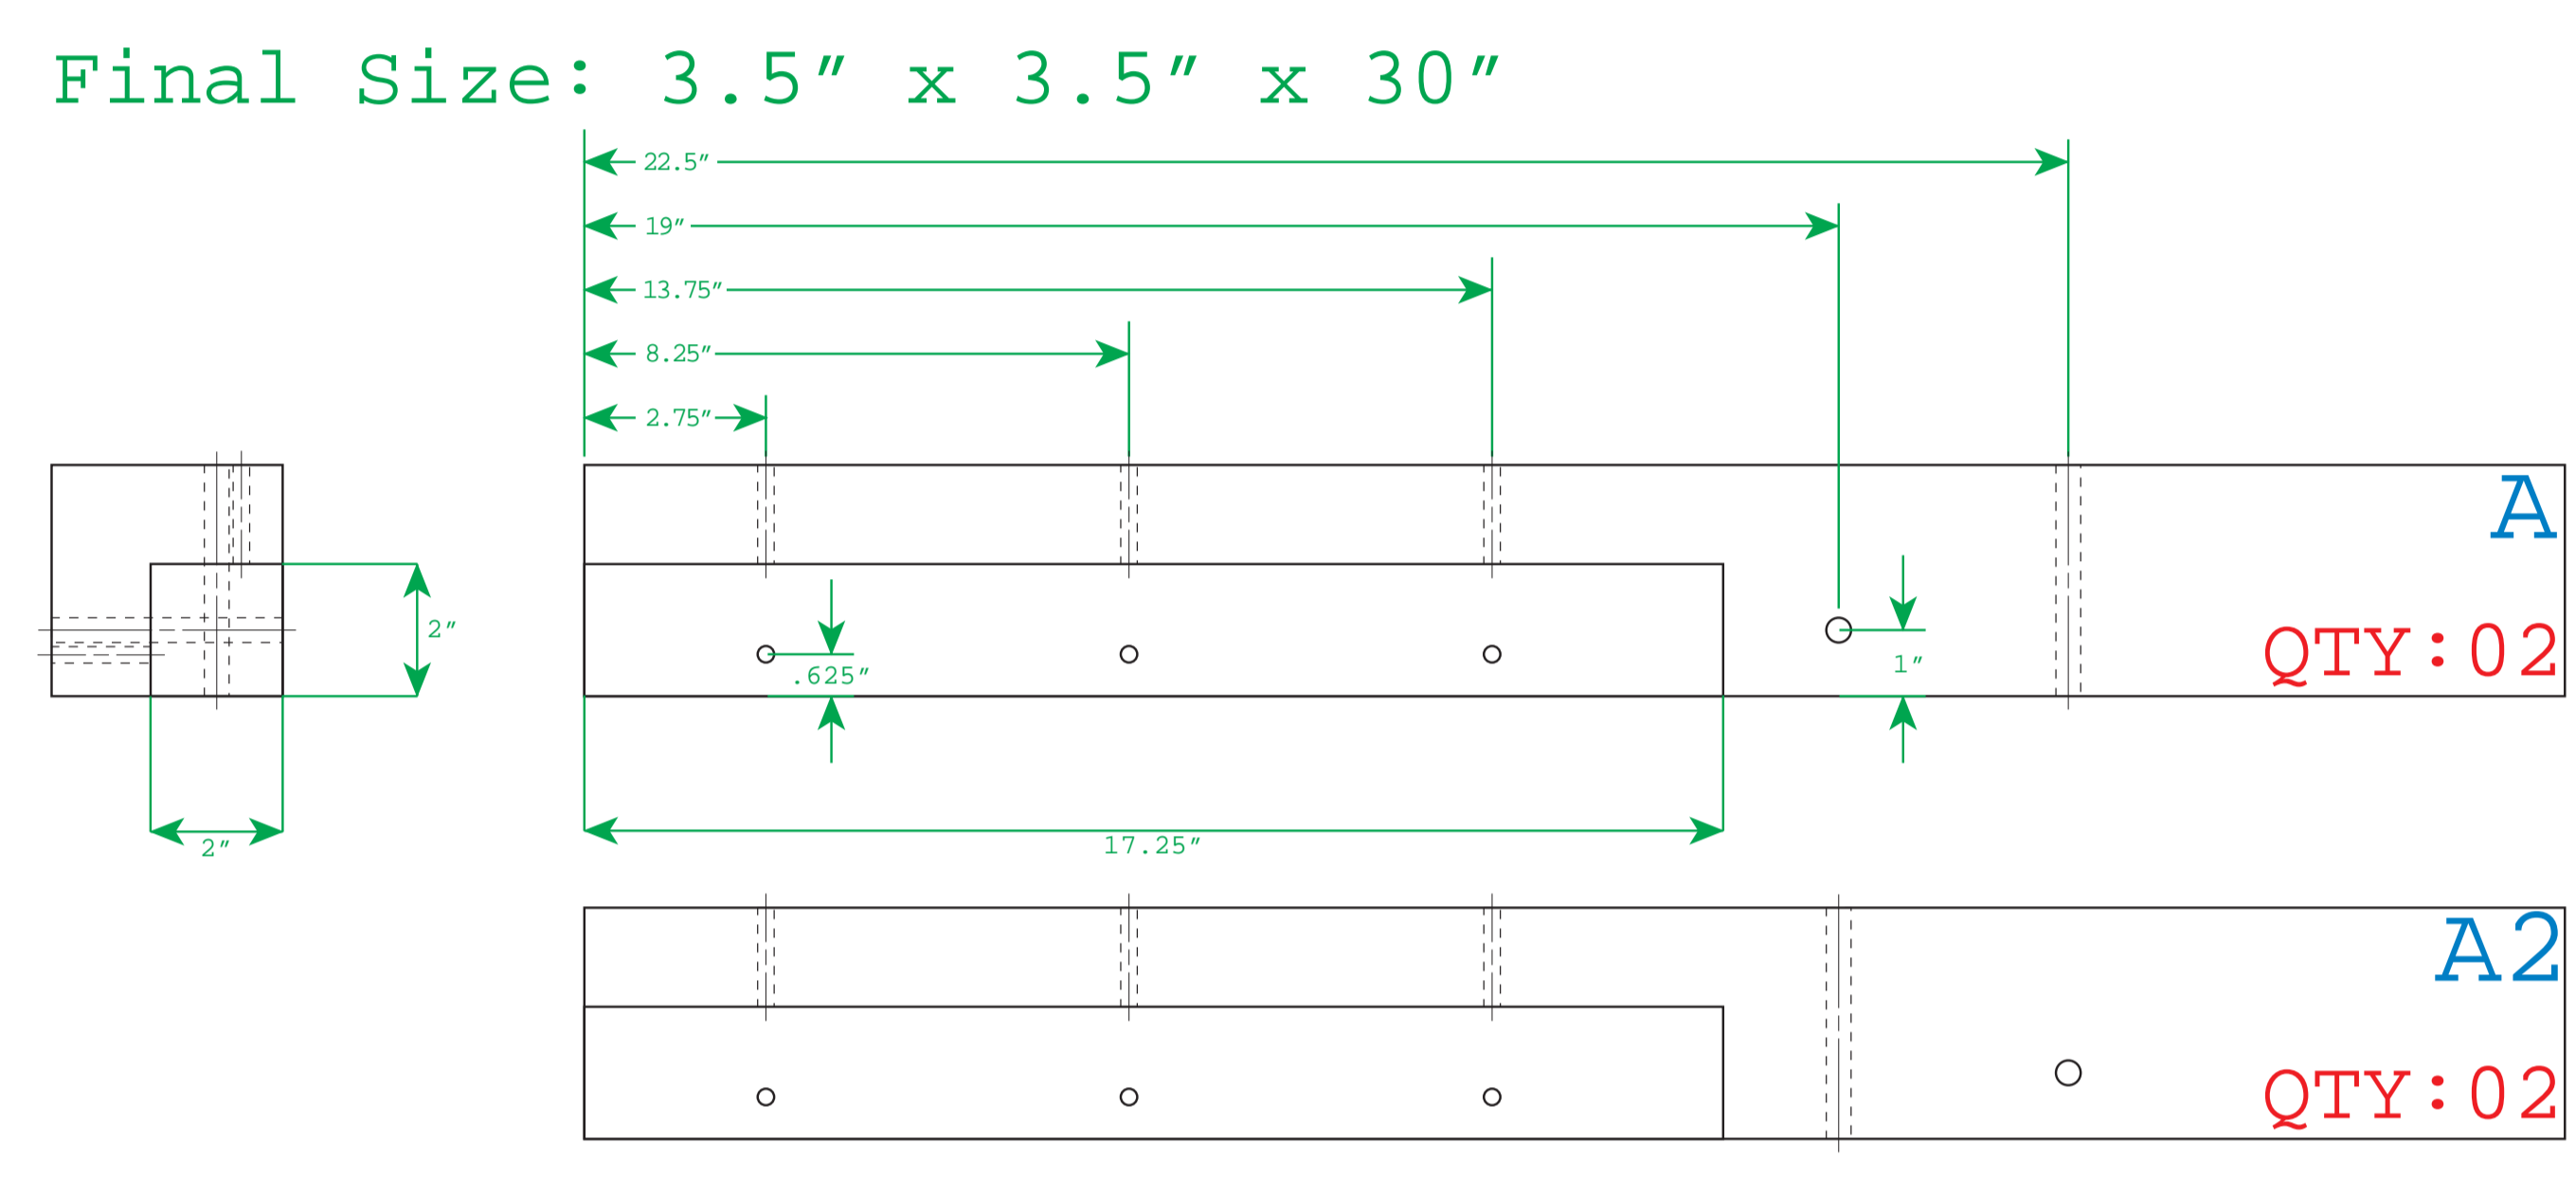

- Final Size: 1.5" x 3.5" x 48" F
QTY:03
- Final Size: .75" x 5.5" x 46.5" E
QTY:06
- Final Size: 1.5" x 3.5" x 36" D
QTY:02
- Final Size: .75" x 4" x 36" C
QTY:01
- Final Size: .75" x 5.5" x 36" B
QTY:14

SIDE SHELF

- STAINLESS STEEL HARDWARE:**
- Hex Cap Screws 1/4-20 x 2-3/4 24/PCS
 - Hex Cap Screws 3/8-16 x 6 8/PCS
 - Flat Washers 1/4 48/PCS
 - Flat Washers 3/8 16/PCS
 - Lock Washers 1/4 24/PCS
 - Lock Washers 3/8 8/PCS
 - Finish Hex Nuts 1/4-20 24/PCS
 - Finish Hex Nuts 3/8-16 8/PCS