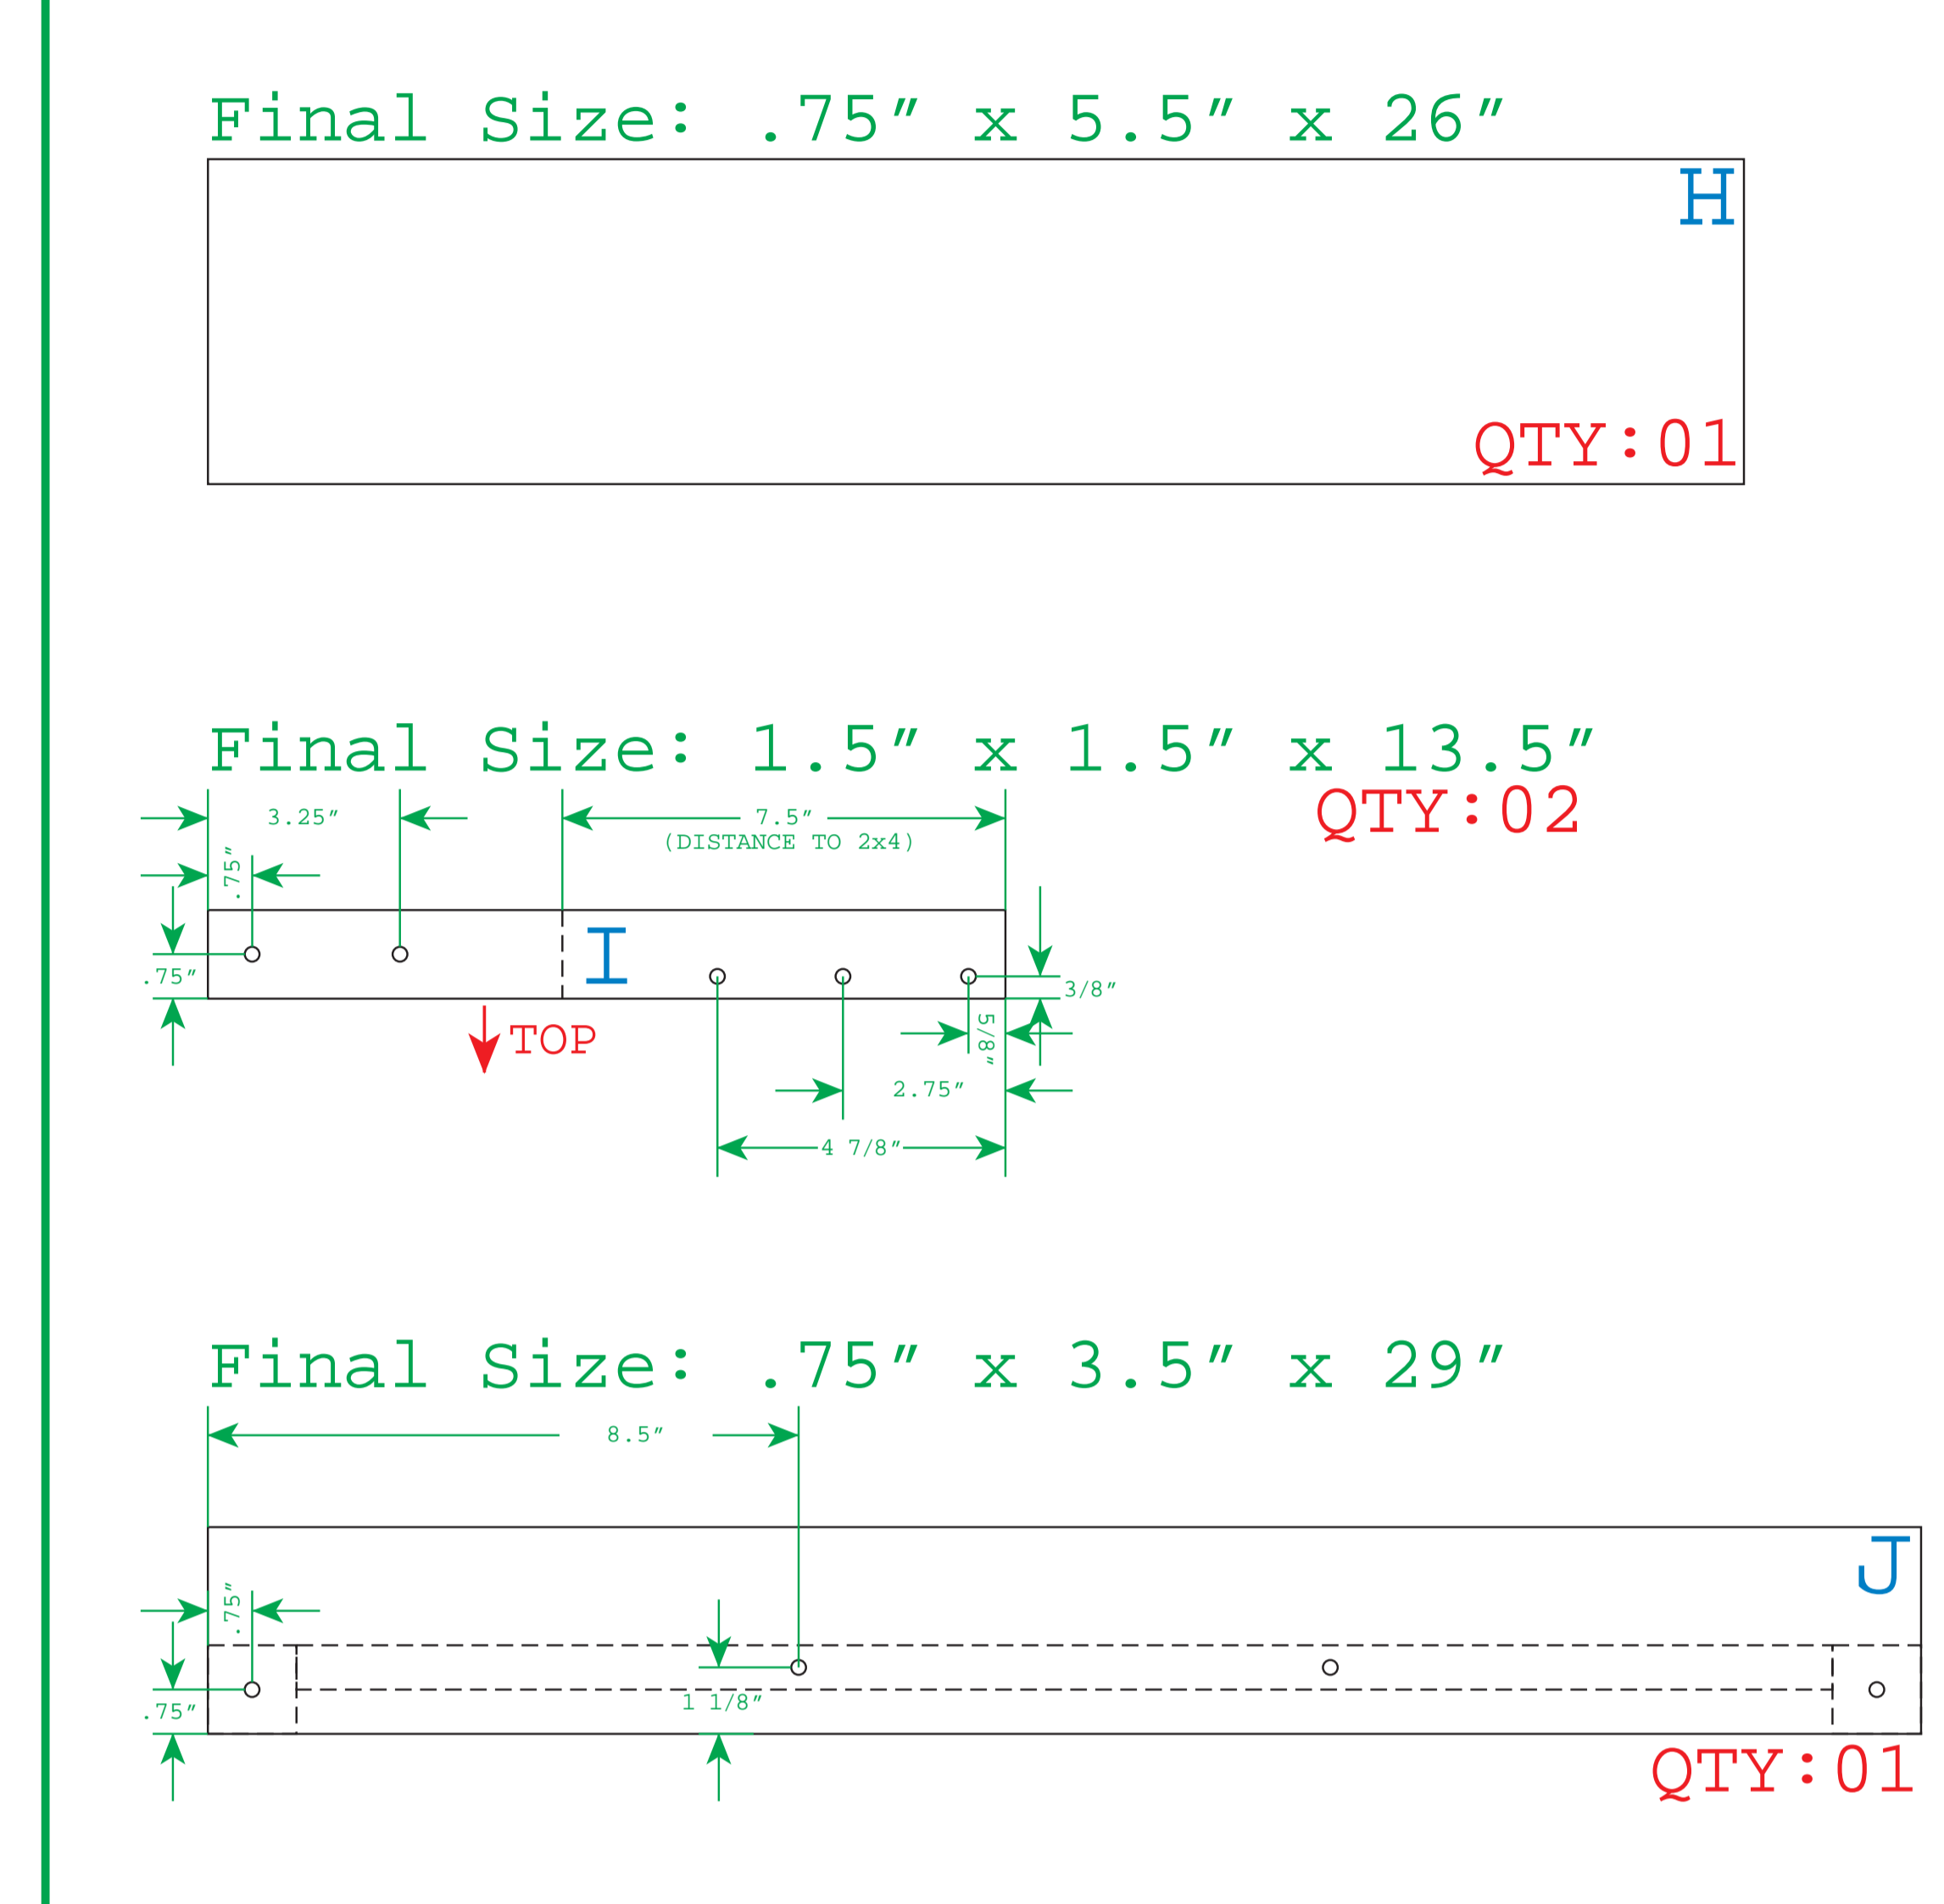

- Final Size: 1.5" x 3.5" x 48" F
QTY:03
- Final Size: .75" x 5.5" x 46.5" E
QTY:06
- Final Size: 1.5" x 3.5" x 36" D
QTY:02
- Final Size: .75" x 4" x 36" C
QTY:01
- Final Size: .75" x 5.5" x 36" B
QTY:14

SIDE SHELF

- STAINLESS STEEL HARDWARE:**
- Hex Cap Screws 1/4-20 x 2-3/4 24/PCS
 - Hex Cap Screws 3/8-16 x 6 8/PCS
 - Flat Washers 1/4 48/PCS
 - Flat Washers 3/8 16/PCS
 - Lock Washers 1/4 24/PCS
 - Lock Washers 3/8 8/PCS
 - Finish Hex Nuts 1/4-20 24/PCS
 - Finish Hex Nuts 3/8-16 8/PCS